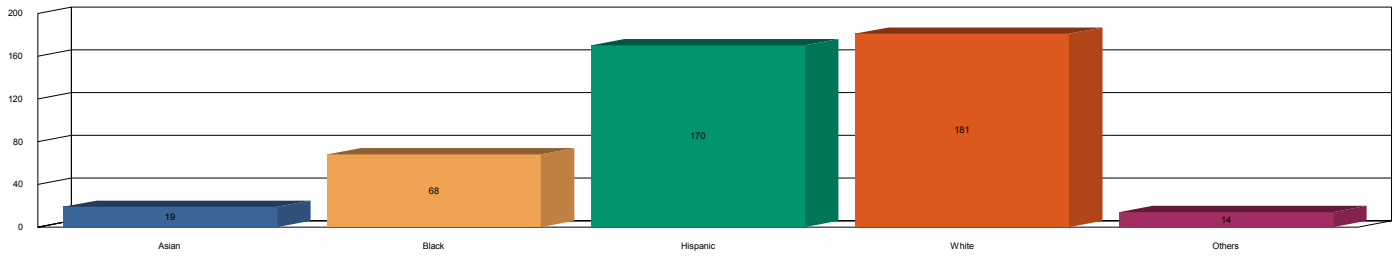

# EMPLOYEE DEMOGRAPHIC REPORT - RACE

Santa Monica Police Department

Report Date: January 01, 2016

## Department

Asian	19	4%
Black	68	15%
Hispanic	170	38%
White	181	40%
Others	14	3%