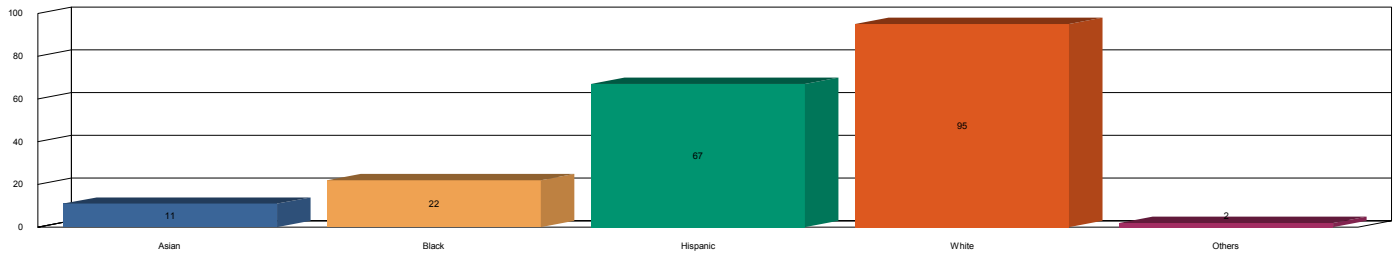

Sworn

Asian	11	6%
Black	22	11%
Hispanic	67	34%
White	95	48%
Others	2	1%