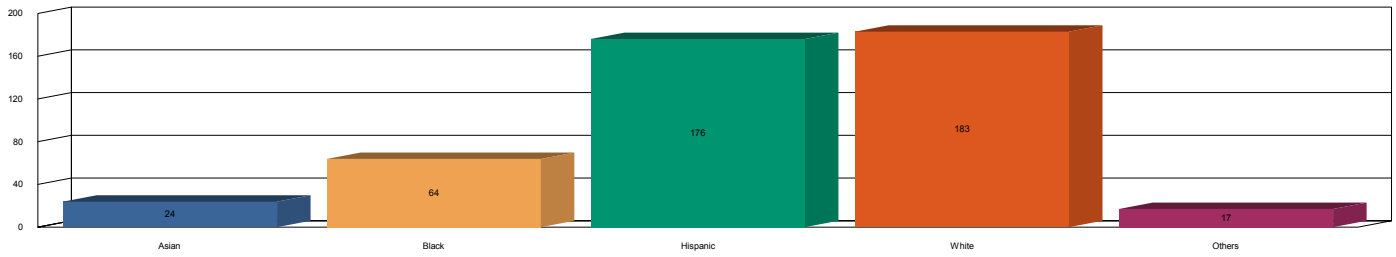

# EMPLOYEE DEMOGRAPHIC REPORT - RACE

Santa Monica Police Department

Report Date: July 01, 2018

## Department

Asian	24	5%
Black	64	14%
Hispanic	176	38%
White	183	39%
Others	17	4%