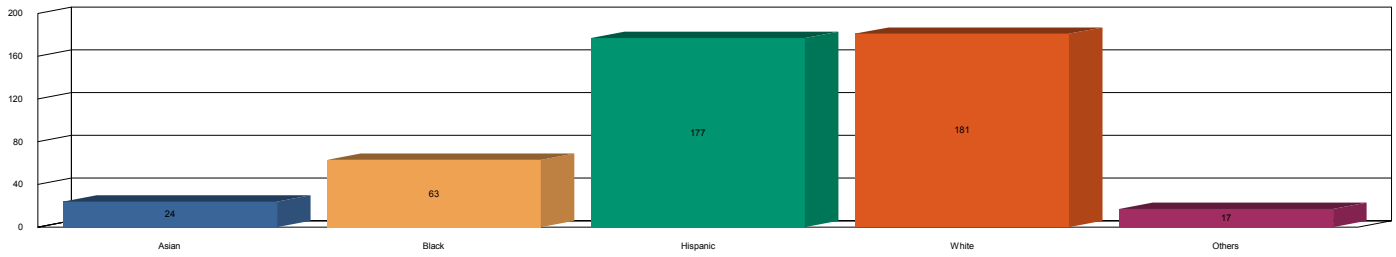

EMPLOYEE DEMOGRAPHIC REPORT - RACE

Santa Monica Police Department

Report Date: April 01, 2018

Department

Asian	24	5%
Black	63	14%
Hispanic	177	38%
White	181	39%
Others	17	4%

Sworn

Asian	13	6%
Black	23	11%
Hispanic	75	36%
White	93	45%
Others	2	1%