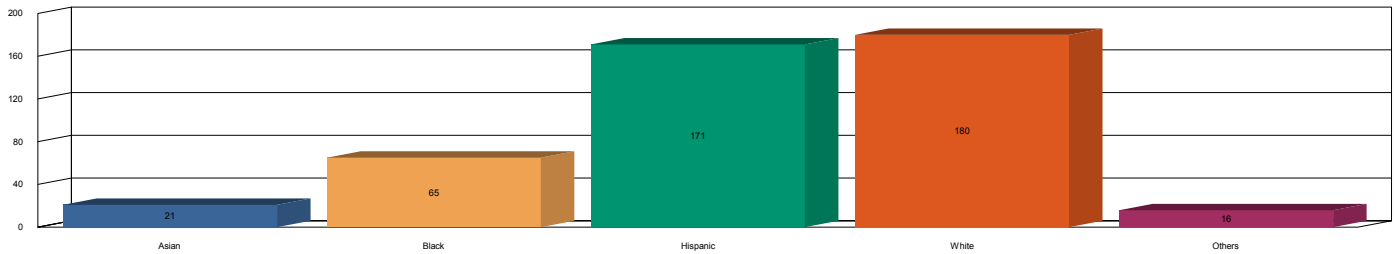

EMPLOYEE DEMOGRAPHIC REPORT - RACE

Santa Monica Police Department

Report Date: July 01, 2017

Department

Asian	21	5%
Black	65	14%
Hispanic	171	38%
White	180	40%
Others	16	4%

Sworn

Asian	12	6%
Black	24	12%
Hispanic	72	35%
White	96	47%
Others	2	1%