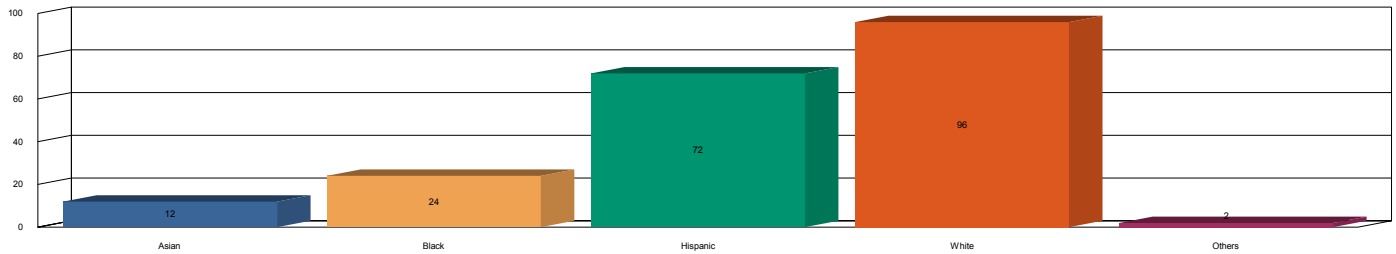

EMPLOYEE DEMOGRAPHIC REPORT - RACE

Santa Monica Police Department

Report Date: July 01, 2017

Department

Asian	21	5%
Black	65	14%
Hispanic	171	38%
White	180	40%
Others	16	4%

Sworn

Asian	12	6%
Black	24	12%
Hispanic	72	35%
White	96	47%
Others	2	1%