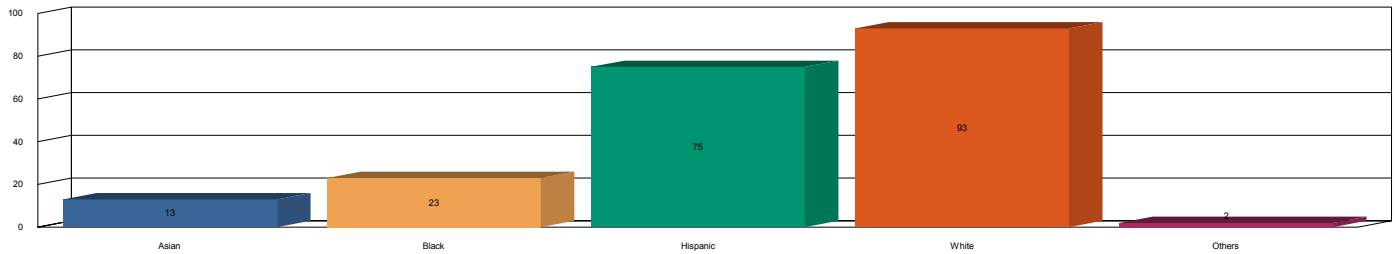

EMPLOYEE DEMOGRAPHIC REPORT - RACE

Santa Monica Police Department

Report Date: April 01, 2018

Department

Asian	24	5%
Black	63	14%
Hispanic	177	38%
White	181	39%
Others	17	4%

Sworn

Asian	13	6%
Black	23	11%
Hispanic	75	36%
White	93	45%
Others	2	1%