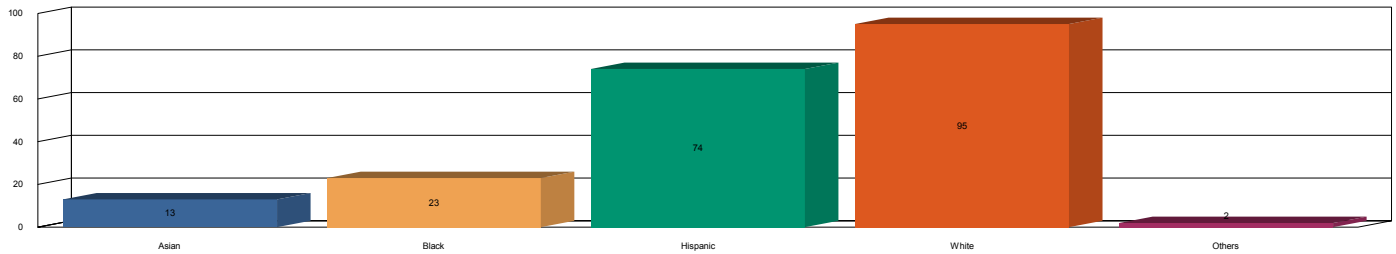

Sworn

Asian	13	6%
Black	23	11%
Hispanic	74	36%
White	95	46%
Others	2	1%