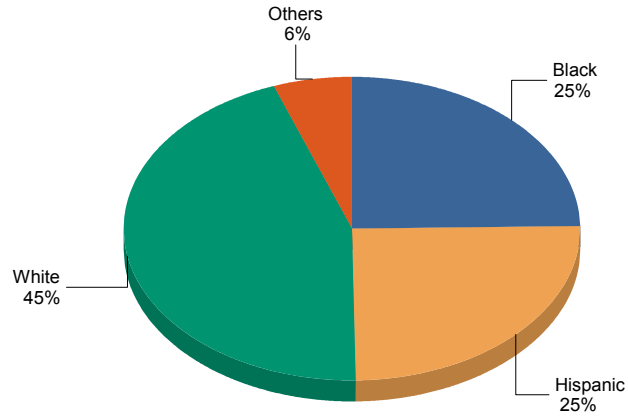

# DEMOGRAPHICS REPORT - ARRESTS 2015

Santa Monica Police Department

Report Date: 01/10/2016

Month / Year	B	H	W	O	Total
January 2015	49	67	105	14	235
February 2015	61	50	129	13	253
March 2015	64	57	134	22	277
April 2015	61	57	123	15	256
May 2015	60	60	107	22	249
June 2015	67	54	99	13	233
July 2015	58	73	128	12	271
August 2015	71	80	113	12	276
September 2015	74	73	108	14	269
October 2015	69	71	117	7	264
November 2015	53	57	95	11	216
December 2015	64	66	100	14	244
<b>Total</b>	<b>751</b>	<b>765</b>	<b>1,358</b>	<b>169</b>	<b>3,043</b>