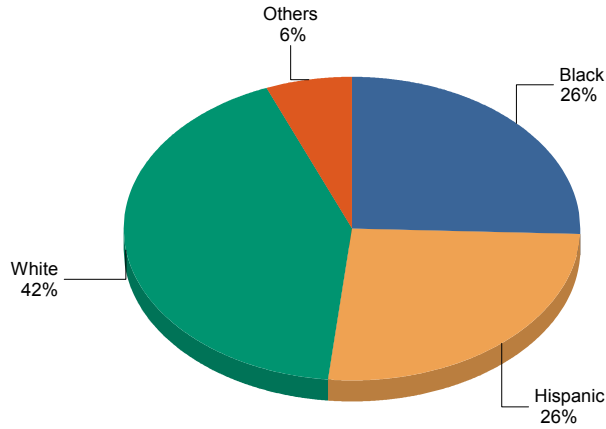

DEMOGRAPHICS REPORT - ARRESTS 2016 YTD

Santa Monica Police Department

Report Date: 01/10/2017

Month / Year	B	H	W	O	Total
January 2016	47	45	98	14	204
February 2016	58	57	86	11	212
March 2016	58	63	115	10	246
April 2016	65	63	103	19	250
May 2016	56	64	131	15	266
June 2016	68	84	108	24	284
July 2016	67	60	107	21	255
August 2016	52	60	95	12	219
September 2016	67	75	96	15	253
October 2016	59	59	95	11	224
November 2016	68	43	91	7	209
December 2016	63	64	79	13	219
Total	728	737	1,204	172	2,841