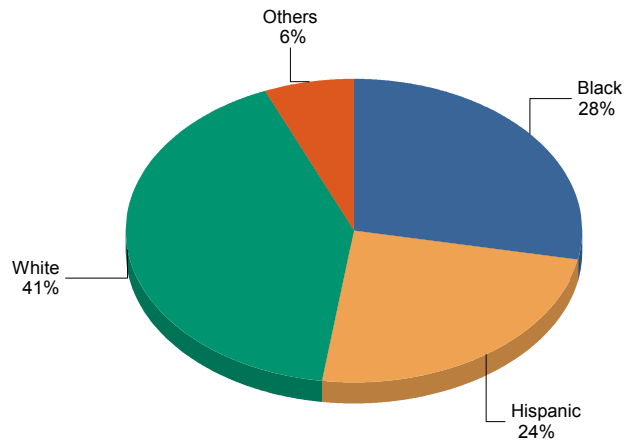

DEMOGRAPHICS REPORT - ARRESTS 2017 YTD

Santa Monica Police Department

Report Date: 07/10/2017

Month / Year	B	H	W	O	Total
January 2017	68	65	77	15	225
February 2017	45	42	77	14	178
March 2017	62	53	86	7	208
April 2017	69	43	112	17	241
May 2017	64	55	91	15	225
June 2017	54	55	92	13	214
Total	362	313	535	81	1,291