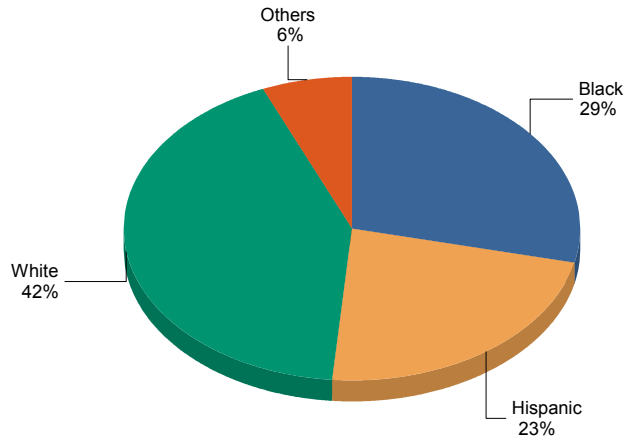

# DEMOGRAPHICS REPORT - ARRESTS 2017 YTD

Santa Monica Police Department

Report Date: 11/10/2017

Month / Year	B	H	W	O	Total
January 2017	67	65	75	18	225
February 2017	45	41	78	14	178
March 2017	61	53	87	7	208
April 2017	68	45	110	18	241
May 2017	64	53	92	16	225
June 2017	54	55	92	13	214
July 2017	95	54	108	15	272
August 2017	73	52	123	13	261
September 2017	46	42	76	12	176
October 2017	14	12	28	4	58
<b>Total</b>	<b>587</b>	<b>472</b>	<b>869</b>	<b>130</b>	<b>2,058</b>