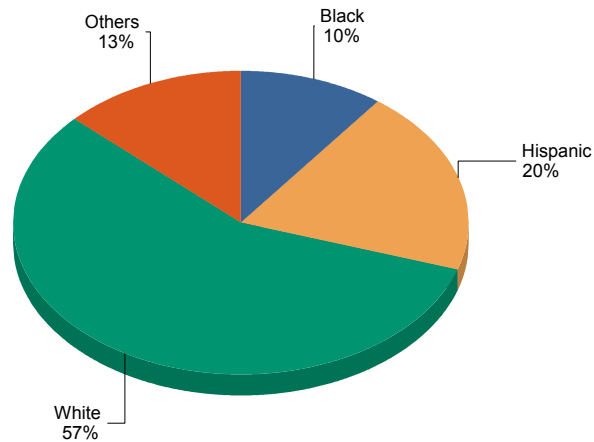

DEMOGRAPHICS REPORT - CITATIONS 2013

Santa Monica Police Department

Report Date: 08/30/2015

Month/Year:	B	H	W	O	Total
January 2013	135	226	738	184	1,283
February 2013	118	309	748	152	1,327
March 2013	197	301	938	209	1,645
April 2013	154	297	924	163	1,538
May 2013	149	320	950	214	1,633
June 2013	123	295	634	164	1,216
July 2013	210	395	1,123	246	1,974
August 2013	202	332	1,193	264	1,991
September 2013	192	352	1,010	242	1,796
October 2013	193	310	983	211	1,697
November 2013	169	376	966	261	1,772
December 2013	192	318	959	228	1,697
Total	2,034	3,831	11,166	2,538	19,569