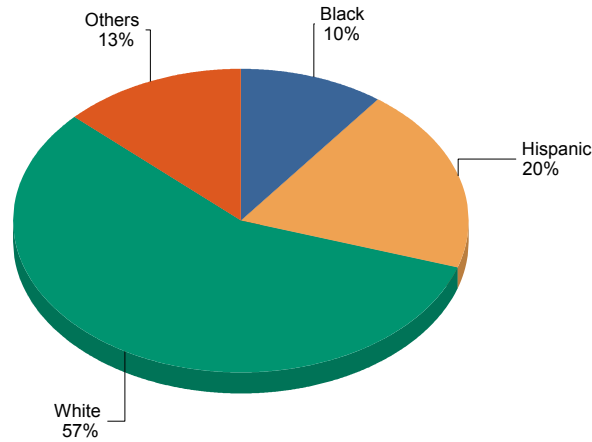

DEMOGRAPHICS REPORT - CITATIONS 2013

Santa Monica Police Department

Report Date: 08/30/2015

Month/Year:	B	H	W	O	Total
January 2013	135	226	738	184	1,283
February 2013	118	309	748	152	1,327
March 2013	197	301	938	209	1,645
April 2013	154	297	924	163	1,538
May 2013	149	320	950	214	1,633
June 2013	123	295	634	164	1,216
July 2013	210	395	1,123	246	1,974
August 2013	202	332	1,193	264	1,991
September 2013	192	352	1,010	242	1,796
October 2013	193	310	983	211	1,697
November 2013	169	376	966	261	1,772
December 2013	192	318	959	228	1,697
Total	2,034	3,831	11,166	2,538	19,569