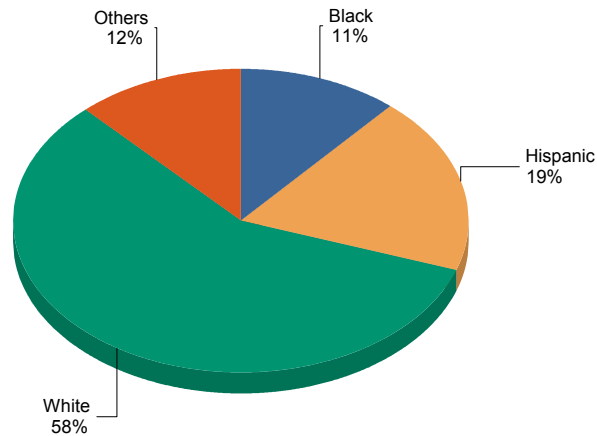

# DEMOGRAPHICS REPORT - CITATIONS 2014

Santa Monica Police Department

Report Date: 08/30/2015

Month/Year:	B	H	W	O	Total
January 2014	156	230	861	191	1,438
February 2014	130	241	869	150	1,390
March 2014	172	277	980	226	1,655
April 2014	155	250	855	204	1,464
May 2014	168	296	864	205	1,533
June 2014	175	363	918	181	1,637
July 2014	245	349	936	190	1,720
August 2014	199	320	872	186	1,577
September 2014	206	365	974	205	1,750
October 2014	193	295	1,011	181	1,680
November 2014	194	309	994	189	1,686
December 2014	157	331	860	182	1,530
<b>Total</b>	<b>2,150</b>	<b>3,626</b>	<b>10,994</b>	<b>2,290</b>	<b>19,060</b>