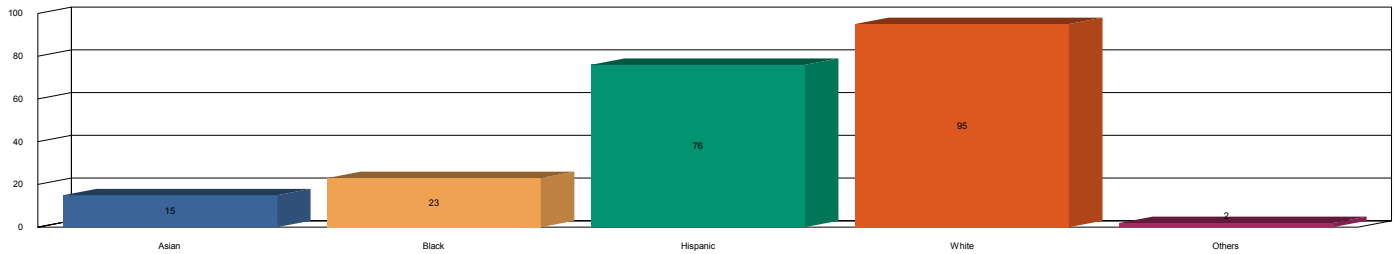

Sworn

Asian	15	7%
Black	23	11%
Hispanic	76	36%
White	95	45%
Others	2	1%