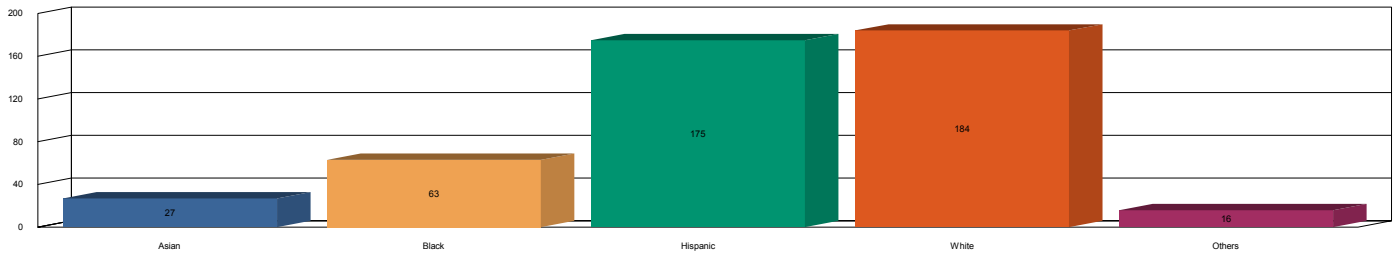

# EMPLOYEE DEMOGRAPHIC REPORT - RACE

Santa Monica Police Department

Report Date: October 01, 2018

## Department

Asian	27	6%
Black	63	14%
Hispanic	175	38%
White	184	40%
Others	16	3%