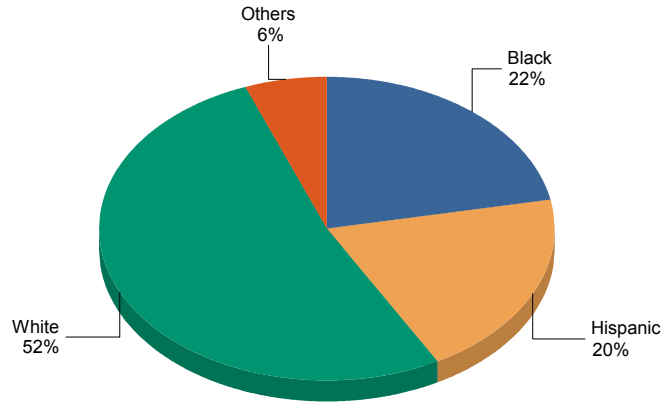

DEMOGRAPHICS REPORT - FIELD CONTACTS 2014

Santa Monica Police Department

Report Date: 08/30/2015

Month/Year:	B	H	W	O	Total
January 2014	135	91	330	31	587
February 2014	116	105	290	34	545
March 2014	131	127	374	47	679
April 2014	146	139	354	39	678
May 2014	177	164	432	42	815
June 2014	202	190	439	50	881
July 2014	211	207	466	53	937
August 2014	232	214	506	43	995
September 2014	190	218	407	56	871
October 2014	191	156	452	55	854
November 2014	170	143	425	47	785
December 2014	142	105	369	38	654
Total	2043	1859	4844	535	9281