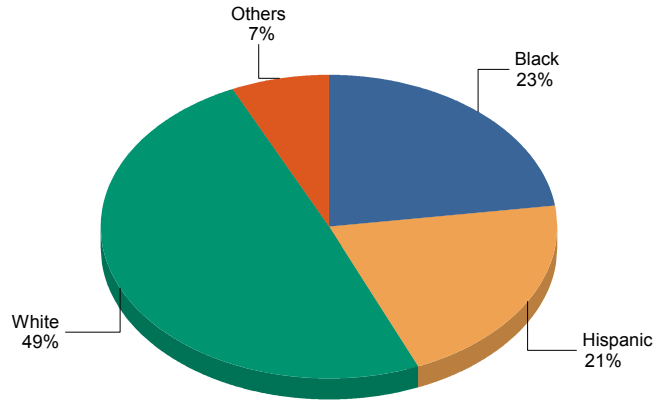

DEMOGRAPHICS REPORT - FIELD CONTACTS 2016 YTD

Santa Monica Police Department

Report Date: 01/10/2017

Month/Year:	B	H	W	O	Total
January 2016	104	115	295	45	559
February 2016	136	130	331	48	645
March 2016	153	143	309	47	652
April 2016	114	96	259	56	525
May 2016	136	145	258	53	592
June 2016	140	131	270	41	582
July 2016	156	147	285	41	629
August 2016	110	114	277	27	528
September 2016	124	110	241	35	510
October 2016	109	101	243	20	473
November 2016	113	88	297	28	526
December 2016	128	93	250	25	496
Total	1523	1413	3315	466	6717