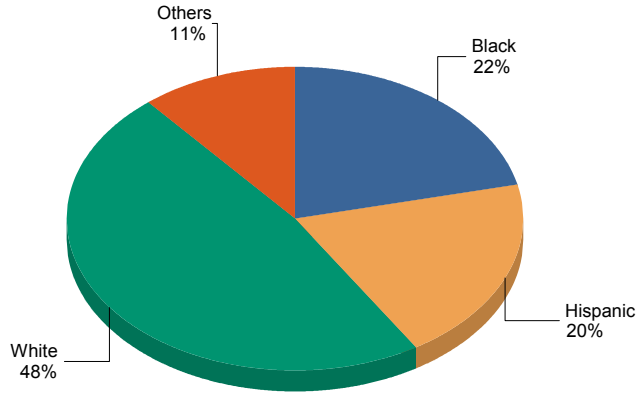

DEMOGRAPHICS REPORT - FIELD CONTACTS 2017 YTD

Santa Monica Police Department

Report Date: 09/10/2017

Month/Year:	B	H	W	O	Total
January 2017	117	82	252	25	476
February 2017	73	76	191	31	371
March 2017	115	101	208	39	463
April 2017	110	94	221	33	458
May 2017	98	113	232	62	505
June 2017	90	94	224	78	486
July 2017	98	77	199	98	472
August 2017	72	70	191	30	363
Total	773	707	1718	396	3594