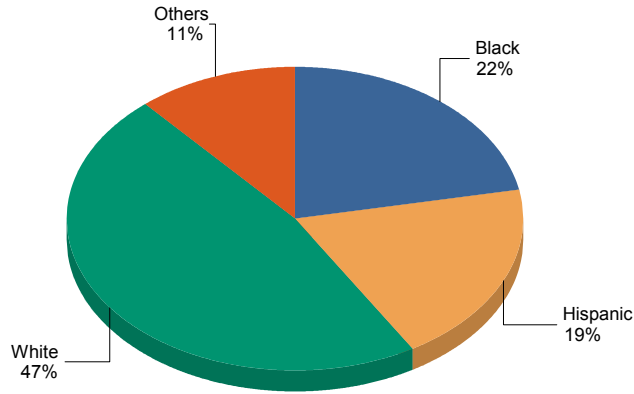

DEMOGRAPHICS REPORT - FIELD CONTACTS 2017 YTD

Santa Monica Police Department

Report Date: 11/10/2017

Month/Year:	B	H	W	O	Total
January 2017	116	84	253	23	476
February 2017	73	73	193	32	371
March 2017	115	97	208	43	463
April 2017	109	92	225	35	461
May 2017	98	115	230	64	507
June 2017	92	93	223	84	492
July 2017	102	77	201	102	482
August 2017	100	106	250	45	501
September 2017	70	71	174	57	372
October 2017	177	126	310	58	671
Total	1052	934	2267	543	4796