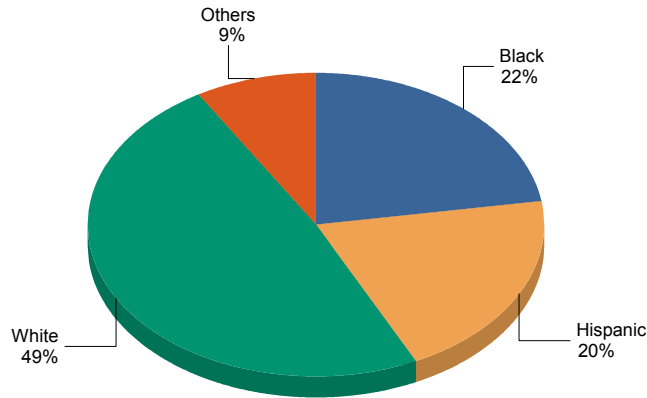

# DEMOGRAPHICS REPORT - FIELD CONTACTS 2017 YTD

## Santa Monica Police Department

Report Date: 07/10/2017

Month/Year:	B	H	W	O	Total
<b>January 2017</b>	114	86	253	22	475
<b>February 2017</b>	73	75	193	30	371
<b>March 2017</b>	116	101	208	37	462
<b>April 2017</b>	110	92	217	34	453
<b>May 2017</b>	96	111	226	59	492
<b>June 2017</b>	63	53	147	40	303
<b>Total</b>	572	518	1244	222	2556