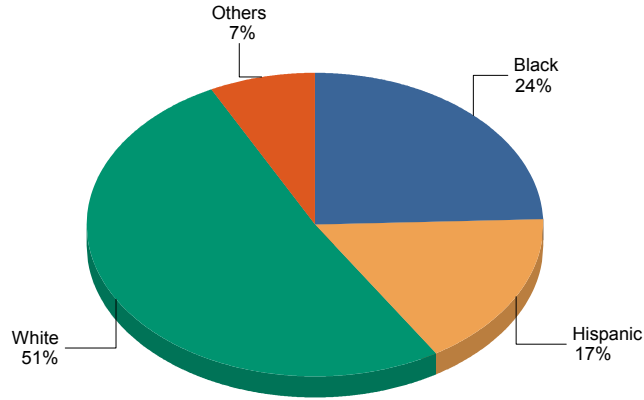

DEMOGRAPHICS REPORT - FIELD CONTACTS 2018 YTD

Santa Monica Police Department

Report Date: 06/10/2018

Month/Year:	B	H	W	O	Total
January 2018	165	107	379	65	716
February 2018	179	133	390	49	751
March 2018	206	135	404	63	808
April 2018	180	128	322	45	675
May 2018	156	106	366	50	678
Total	886	609	1861	272	3628